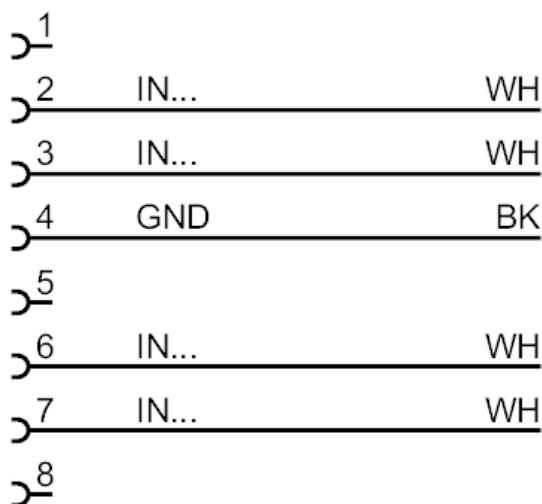

## Connection cable with contact housing

BasicCable/A,B,C//C2.x

- 1
- 2 snap spring

Application	
Design	for BasicController, inputs A/B/C, CR04xx
Mechanical data	
Weight	[g] 68.1
Remarks	
Pack quantity	1 pcs.
Electrical connection	
Cable: 1.5 m; 1 x 0.75 mm <sup>2</sup> + 4 x 0.50 mm <sup>2</sup>	
Connection	

Core colours :  
 BK = black  
 WH = white