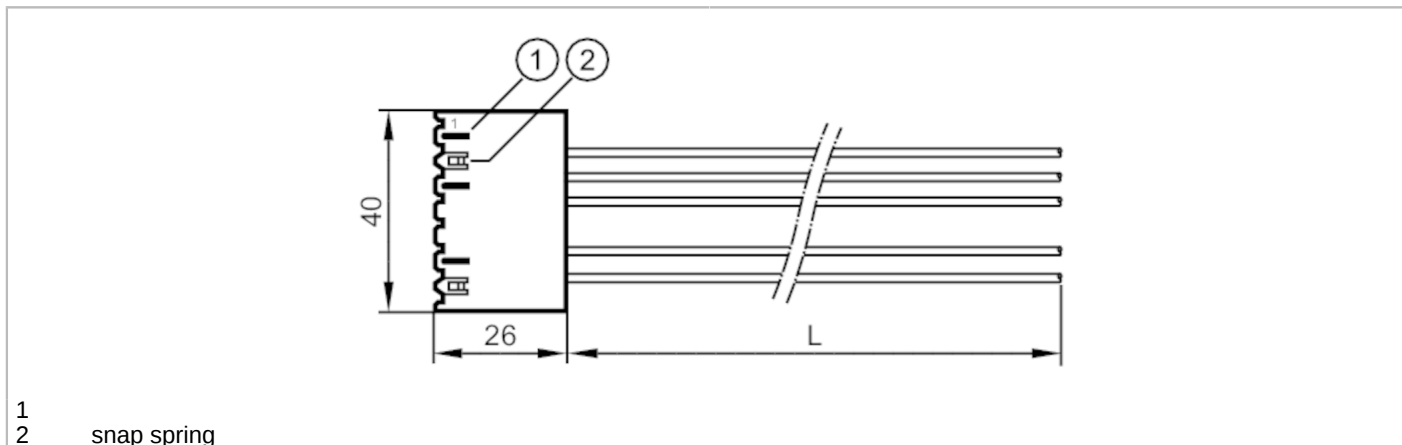

## Connection cable with contact housing

BasicCable/A,B,C//C2.x

- 1
- 2 snap spring

Application	
Design	for BasicController, inputs A/B/C, CR04xx
Mechanical data	
Weight	[g] 68.1
Remarks	
Pack quantity	1 pcs.
Electrical connection	
Cable: 1.5 m; 1 x 0.75 mm <sup>2</sup> + 4 x 0.50 mm <sup>2</sup>	
Connection	