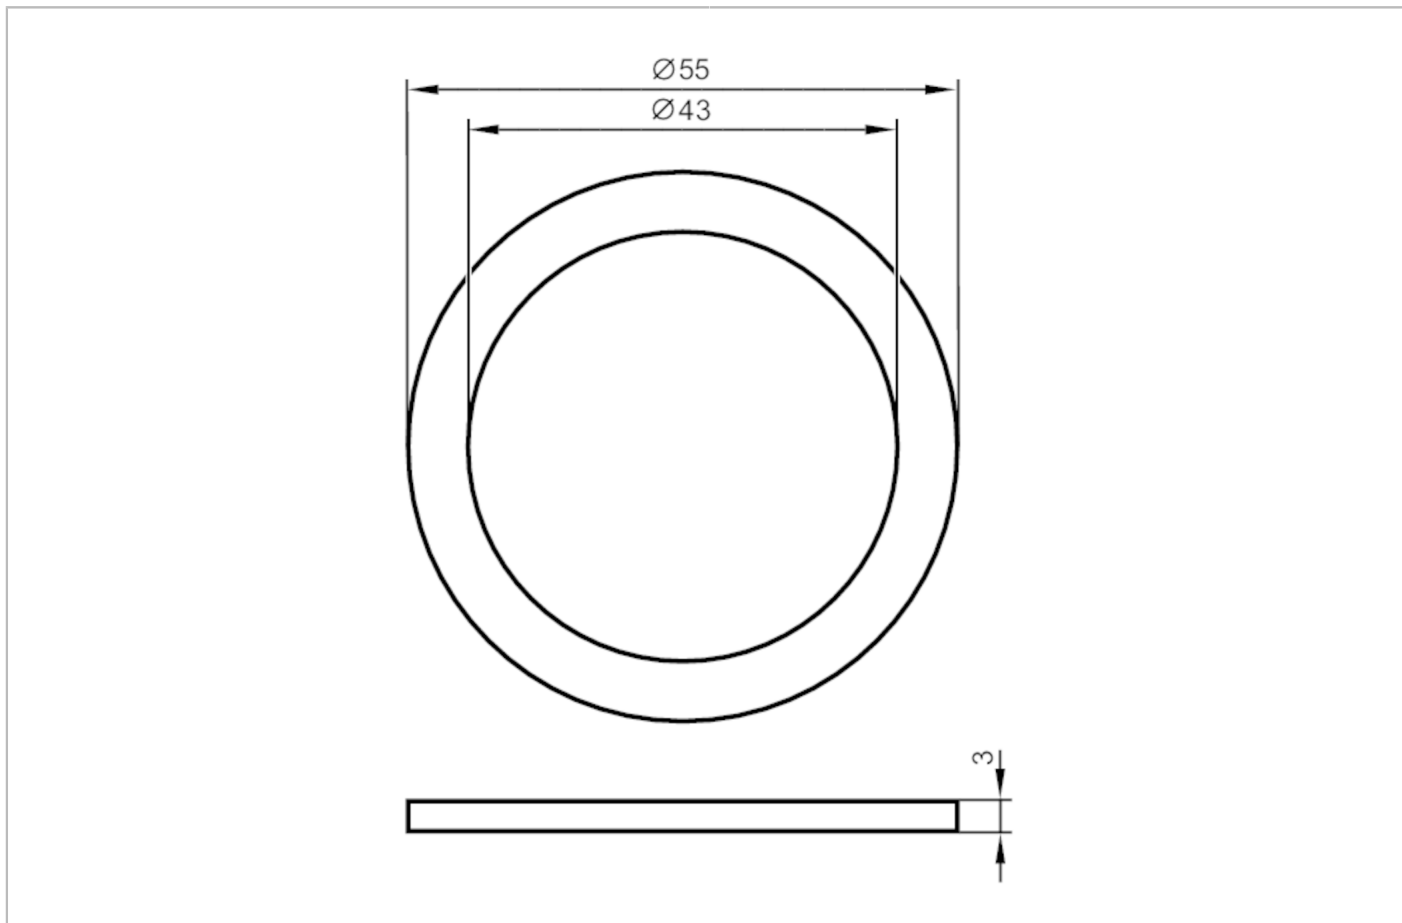

E40248

Flat seal

FLAT SEAL G2 CENTELLEN

Mechanical data

Weight	[g]	50.6
Inside diameter	[mm]	43
External diameter	[mm]	55
Materials		NBR reinforced fibre

Remarks

Pack quantity		10 pcs.
---------------	--	---------