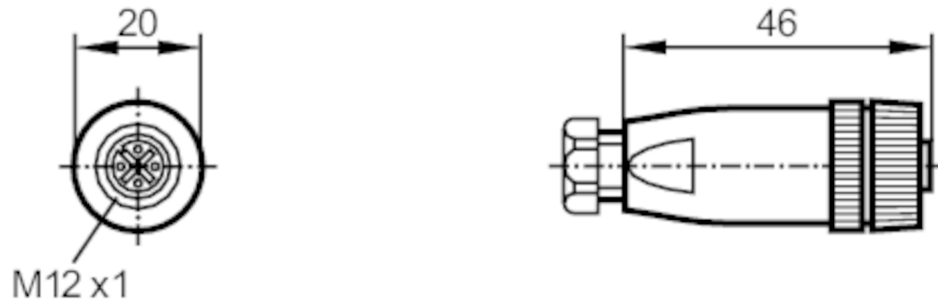

E40041

Wirable socket

SDOGH050PLSFKPG

Article no longer available - archive entry

replaced by: E11511

Electrical data

Operating voltage [V] 10...30 DC

Operating conditions

Ambient temperature [°C] -40...85

Protection IP 67

Mechanical data

Dimensions [mm] 20 x 20 x 46

Materials PA

Material nut PA

Remarks

Pack quantity 1 pcs.

Electrical connection

terminals: ...0.75 mm²; Cable sheath: Ø 4...6 mm

Electrical connection - socket

Connector: 1 x M12, straight; Moulded body: PA; Locking: PA

E40041

Wirable socket

SDOGH050PLSFKPG

Connection