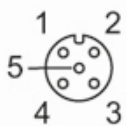

Ambient temperature [°C] -40...85

Protection IP 67

Mechanical data

Dimensions [mm] 20 x 20 x 46

Materials PA

Material nut PA

Remarks

Pack quantity 1 pcs.

Electrical connection

terminals: ...0.75 mm²; Cable sheath: Ø 4...6 mm

Electrical connection - socket

Connector: 1 x M12, straight; Moulded body: PA; Locking: PA

E40041

Wirable socket

SDOGH050PLSFKPG

Connection