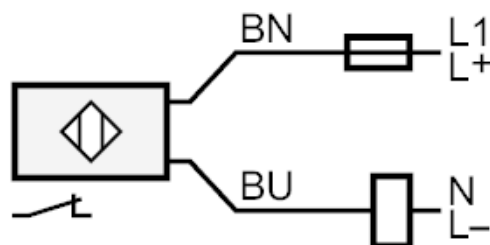

Detection zone

Sensing range	[mm]	8
Real sensing range Sr	[mm]	8 ± 10 %
Operating distance	[mm]	0...6.5

KG0003

Capacitive sensor

KG-2008-BBOA

Accuracy / deviations	
Correction factor	glass: 0.4 / water: 1 / ceramics: 0.2 / PVC: 0.2
Hysteresis [% of Sr]	1...15
Switch point drift [% of Sr]	-15...15
Operating conditions	
Ambient temperature [°C]	-25...80
Protection	IP 67
Tests / approvals	
EMC	EN 60947-5-2
Mechanical data	
Housing	threaded type
Mounting	non-flush mountable
Dimensions [mm]	M18 x 1 / L = 85
Thread designation	M18 x 1
Materials	PBT
Displays / operating elements	
Display	switching status 1 x LED, yellow
Electrical connection	
Required protection	miniature fuse to IEC60127-2 sheet 1; ≤ 2 A; fast acting
Accessories	
Accessories (supplied)	lock nuts: 2 screwdriver: 1
Remarks	
Remarks	Recommendation: Check the safe functioning of the unit after a short circuit.
Pack quantity	1 pcs.

KG0003

Capacitive sensor

KG-2008-BBOA

Electrical connection

Cable: 2 m, PVC; 2 x 0.5 mm²

Connection

Note miniature fuse to IEC60127-2 sheet 1 \leq 2 A fast acting

Core colours :

BN = brown

BU = blue

Article no longer available - archive entry

replaced by: KG0010