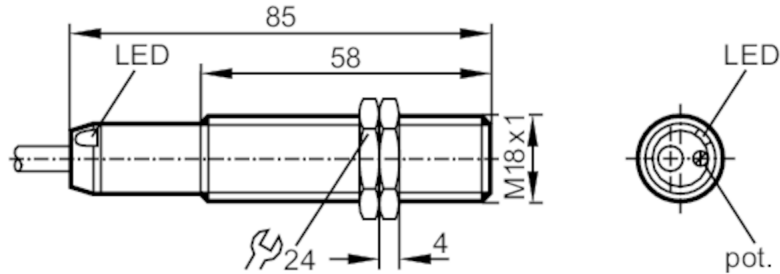

KG0003

Capacitive sensor

KG-2008-BBOA

Article no longer available - archive entry

replaced by: KG0010

Product characteristics

Output function		normally closed
Sensing range	[mm]	8
Housing		threaded type
Dimensions	[mm]	M18 x 1 / L = 85

Electrical data

Operating voltage	[V]	20...250 AC/DC
Protection class		II
Reverse polarity protection		no

Outputs

Output function		normally closed
Max. voltage drop switching output DC	[V]	6
Max. voltage drop switching output AC	[V]	6
Minimum load current	[mA]	4
Max. leakage current	[mA]	2.0 (250 V AC) / 1.5 (110 V AC) / 0.8 (24 V DC)
Permanent current rating of switching output AC	[mA]	250; (350 (...50 °C))
Permanent current rating of switching output DC	[mA]	100
Short-time current rating of switching output	[mA]	2100; (20 ms / 1 Hz)
Switching frequency AC	[Hz]	25
Switching frequency DC	[Hz]	50
Short-circuit proof		no
Overload protection		no

Detection zone

Sensing range	[mm]	8
Real sensing range Sr	[mm]	8 ± 10 %
Operating distance	[mm]	0...6.5

KG0003

Capacitive sensor

KG-2008-BBOA

Accuracy / deviations	
Correction factor	glass: 0.4 / water: 1 / ceramics: 0.2 / PVC: 0.2
Hysteresis [% of Sr]	1...15
Switch point drift [% of Sr]	-15...15
Operating conditions	
Ambient temperature [°C]	-25...80
Protection	IP 67
Tests / approvals	
EMC	EN 60947-5-2
Mechanical data	
Housing	threaded type
Mounting	non-flush mountable
Dimensions [mm]	M18 x 1 / L = 85
Thread designation	M18 x 1
Materials	PBT
Displays / operating elements	
Display	switching status 1 x LED, yellow
Electrical connection	
Required protection	miniature fuse to IEC60127-2 sheet 1; ≤ 2 A; fast acting
Accessories	
Accessories (supplied)	lock nuts: 2 screwdriver: 1
Remarks	
Remarks	Recommendation: Check the safe functioning of the unit after a short circuit.
Pack quantity	1 pcs.

KG0003

Capacitive sensor

KG-2008-BBOA

Electrical connection

Cable: 2 m, PVC; 2 x 0.5 mm²

Connection

Note miniature fuse to IEC60127-2 sheet 1 \leq 2 A fast acting

Core colours :