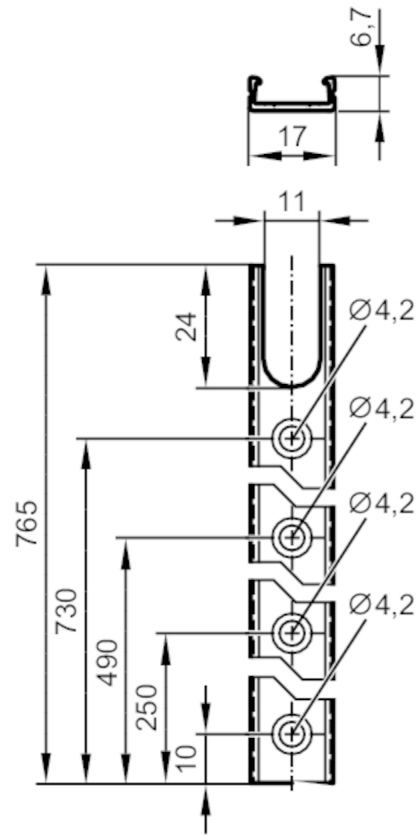

E89033

Aluminium profile

LED-MountingProfile, 765mm

Application

Application for the installation of LED strips

Mechanical data

Weight	[g]	108.4
Dimensions	[mm]	765 x 17 x 6.7
Materials		Profile: aluminium EN AW-6060 T66