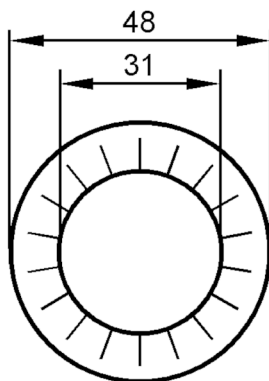

## Serrated washer

FAECHERSCHEIBE/M30/DIN6798/2X

Article no longer available - archive entry

### Mechanical data

Inside diameter	[mm]	31
External diameter	[mm]	48
Materials		Stahl verzinkt