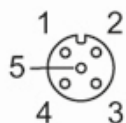

Ambient temperature [°C] -40...85

Protection IP 67

Mechanical data

Dimensions [mm] 20 x 20 x 46

Materials PA

Material nut PA

Remarks

Pack quantity 1 pcs.

Electrical connection

terminals: ...0.75 mm²; Cable sheath: Ø 4...6 mm

Electrical connection - socket

Connector: 1 x M12, straight; Moulded body: PA; Locking: PA

E40041

Wirable socket

SDOGH050PLSFKPG

Connection