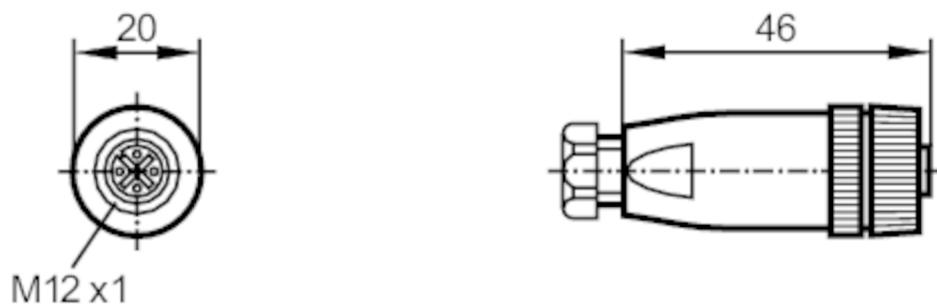

E40041

Wirable socket

SDOGH050PLSFKPG

Article no longer available - archive entry

replaced by: E11511

Electrical data

Operating voltage [V] 10...30 DC

Operating conditions

Ambient temperature [°C] -40...85

Protection IP 67

Mechanical data

Dimensions [mm] 20 x 20 x 46

Materials PA

Material nut PA

Remarks

Pack quantity 1 pcs.

Electrical connection

terminals: ...0.75 mm²; Cable sheath: Ø 4...6 mm

Electrical connection - socket

Connector: 1 x M12, straight; Moulded body: PA; Locking: PA

E40041

Wirable socket

SDOGH050PLSFKPG

Connection