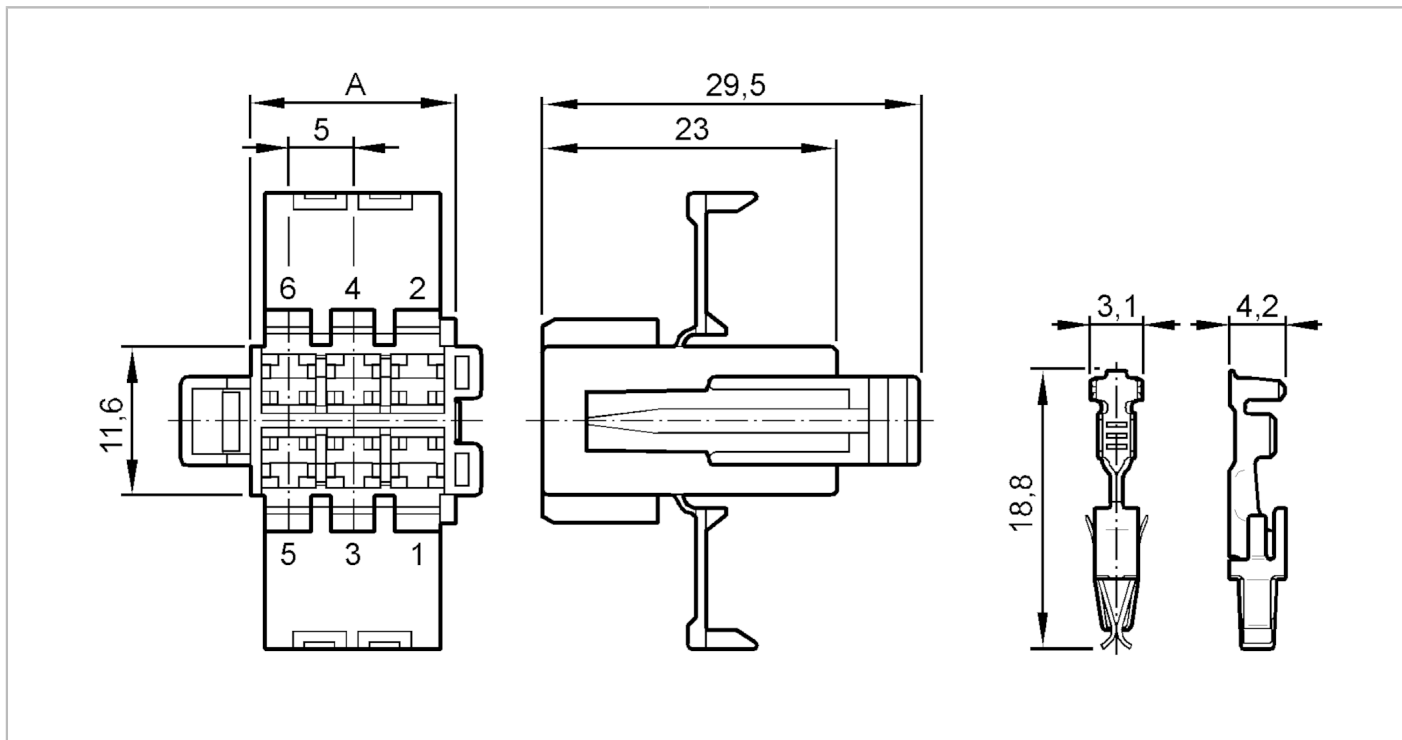

## Wirable plug set for mobile controllers

R360/Cabinet/PLUG-SET

Mechanical data	
Weight	[g] 69.5
Remarks	
Pack quantity	1 pcs.
Electrical connection	
Connector: 1 x AMP	