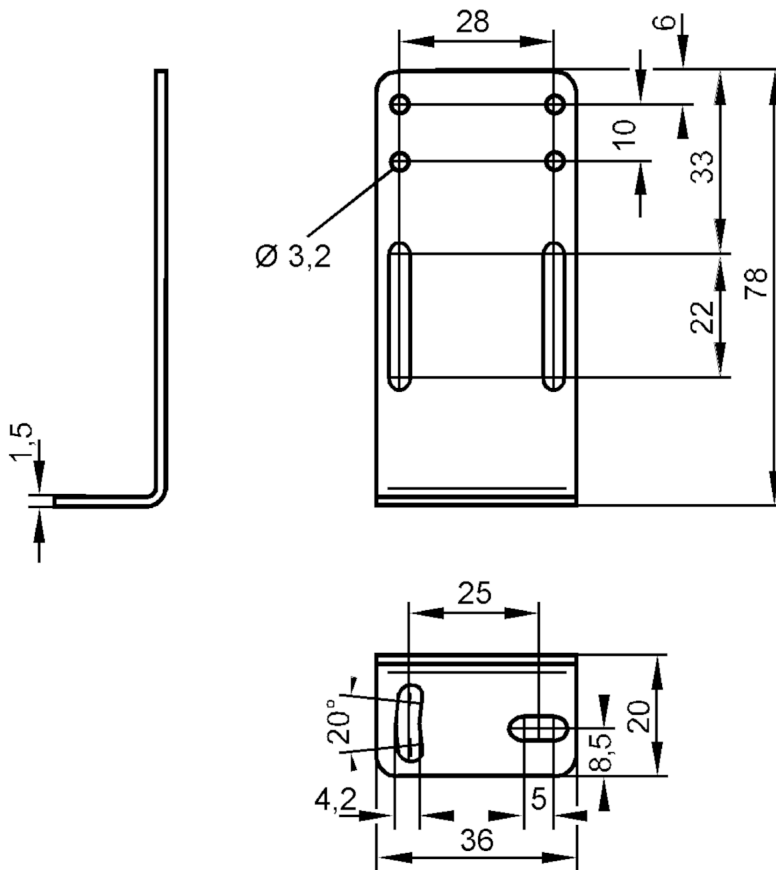

E20812

Angle bracket

OW VERTICAL ANGLE BRAKET

Article no longer available - archive entry

Discontinuation date: 31.03.2017

Mechanical data	
Weight	[g] 60
Type of mounting	vertikal
Materials	stainless steel (1.4571/316Ti)
Accessories	
Accessories (supplied)	screws: 4 x M3 x 8 Nuts washers: 4
Remarks	
Notes	discontinued article
Pack quantity	1 pcs.