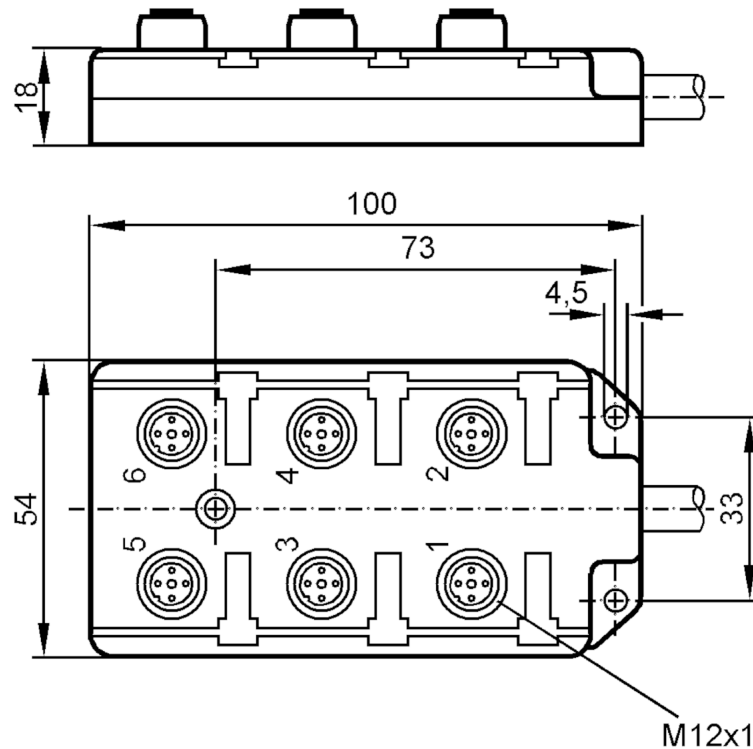

### Electrical data

Operating voltage	[V]	10...110 AC/DC
Max. current load per module/slot	[A]	4
Max. current load total	[A]	12

### Mechanical data

Dimensions	[mm]	18 x 54 x 100
Number of ports splitter box		6

### Electrical connection

Cable: 10 m, PUR / PVC; 6 x 0.34 mm<sup>2</sup> + 3 x 0.75 mm<sup>2</sup>