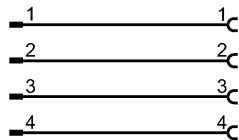

**Environment**

Ambient temperature [°C]		-45...105
Protection		IP 68

**Mechanical data**

Design		straight / angled
Material body		TPE
Material nut		Brass; nickel-plated
Tightening torque for knurled nut [Nm]		plug: 0.7...0.9 / socket: 0.7...0.9

**Electrical connection**

Connection		TPE cable / 1 m; 4 x 0.34 mm <sup>2</sup> (42 x Ø 0.1 mm); Ø 5 mm
Sheath colour		black

**Wiring**

**Remarks**

Pack quantity	[piece]	1
---------------	---------	---

**no longer available - archive entry**