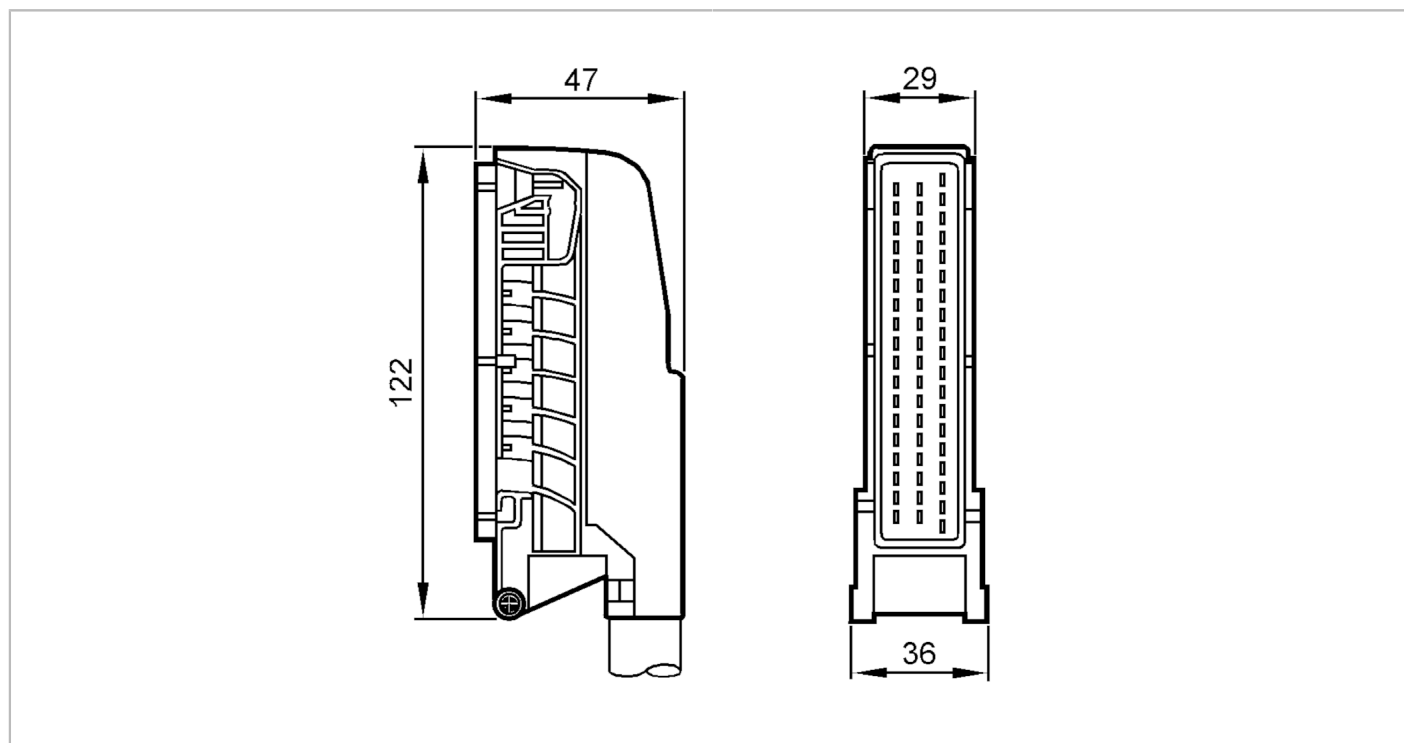

## Connecting cable with AMP connector

R360/CABLE/2,5M/SEALED

Electrical data		
Operating voltage	[V]	30 AC / 36 DC
Mechanical data		
Weight	[g]	1761.5
Remarks		
Pack quantity		1 pcs.
Electrical connection		
Cable: 2.5 m; 1 mm <sup>2</sup>		
Connector: 1 x AMP		