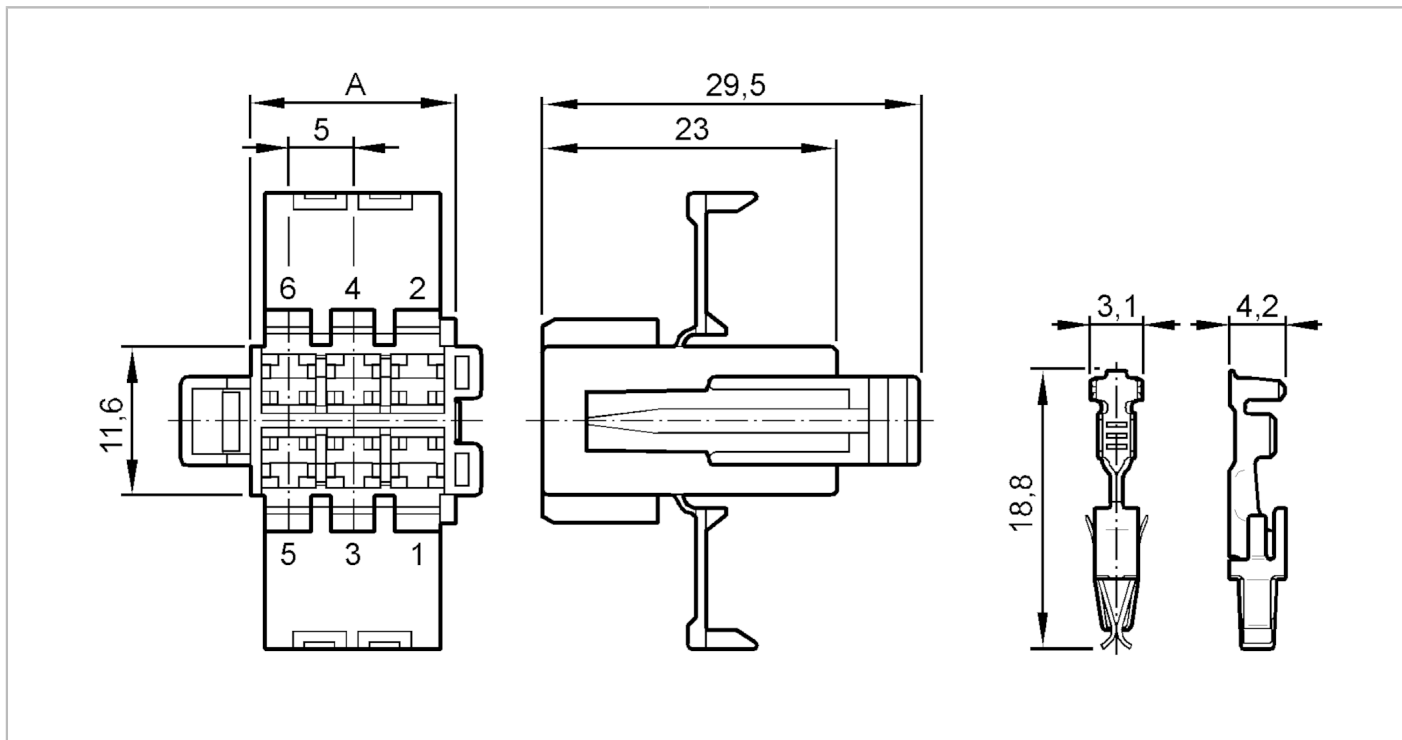

EC2089

Wirable plug set for mobile controllers

R360/PLUG-SET/CABINET 32I/O

Mechanical data	
Weight	[g] 61
Remarks	
Pack quantity	1 pcs.
Electrical connection	
Connector: 1 x AMP	