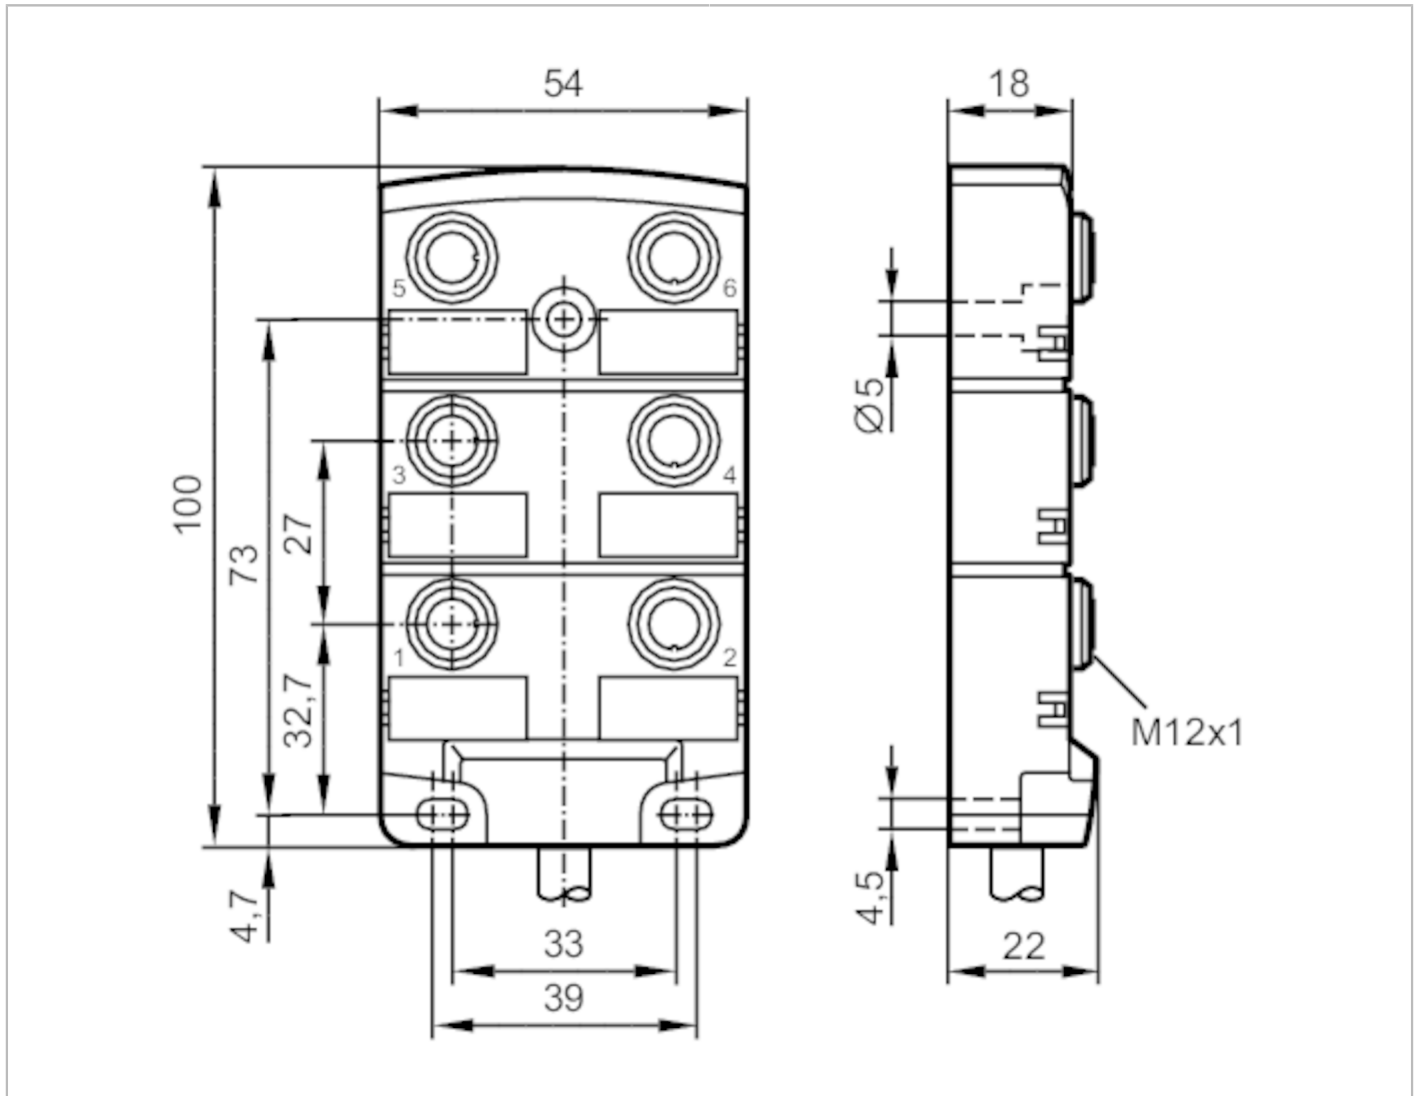

EBC029

Splitter box

ZDO6H050MSS0010H09

Application

Free from silicone yes

Electrical data

| | | |
|-----------------------------------|-----|---|
| Operating voltage | [V] | < 30 AC/DC; ("supply class 2" to cULus) |
| Protection class | | II |
| Max. current load per module/slot | [A] | 4 |
| Max. current load total | [A] | 12 |

EBC029

Splitter box

ZDO6H050MSS0010H09

| Mechanical data | | |
|------------------------------|---------------------------------|--------------------------|
| Weight [g] | 1036 | |
| Dimensions [mm] | 22 x 54 x 100 | |
| Materials | PA | |
| Number of ports splitter box | 6 | |
| Connector type | M12 | |
| Drag chain suitability | yes | |
| Drag chain suitability | bending radius for flexible use | min. 10 x cable diameter |
| | bending cycles | > 2 Mio. |

| Electrical connection | |
|--|--|
| Cable: 10 m, PUR, Halogen-free, black, Ø 7.8 mm; 6 x 0.34 mm ² (43 x Ø 0.1 mm) + 3 x 1 mm ² (55 x Ø 0.15 mm) | |

| Electrical connection - slot | |
|--|--|
| Connector: 6 x M12; Moulded body: PA; Contacts: gold-plated; Tightening torque: 0.8...1.5 Nm | |