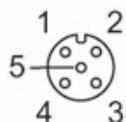

Splitter box

ZDO6H050MSS0010H09

Mechanical data		
Weight [g]	1036	
Dimensions [mm]	22 x 54 x 100	
Materials	PA	
Number of ports splitter box	6	
Connector type	M12	
Drag chain suitability	yes	
Drag chain suitability	bending radius for flexible use	min. 10 x cable diameter
	bending cycles	> 2 Mio.

Accessories	
Accessories (supplied)	Protective caps: 2 labels: 6

Remarks	
Pack quantity	1 pcs.

Electrical connection	
Cable: 10 m, PUR, Halogen-free, black, Ø 7.8 mm; 6 x 0.34 mm² (43 x Ø 0.1 mm) + 3 x 1 mm² (55 x Ø 0.15 mm)	

Electrical connection - slot	
Connector: 6 x M12; Moulded body: PA; Contacts: gold-plated; Tightening torque: 0.8...1.5 Nm