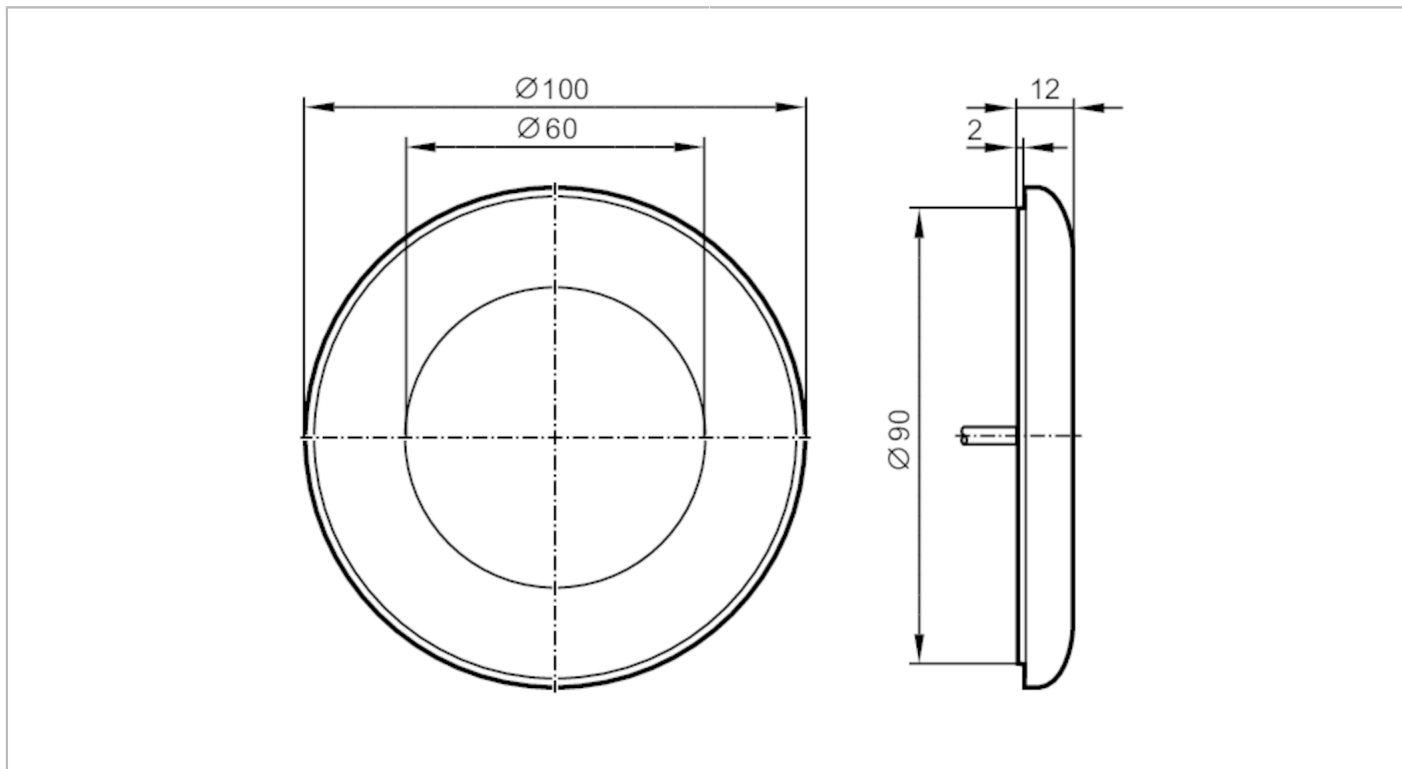

E80374

Coloured surround for touch sensors

RED COVER RING FOR KT

Application	
Design	for type KT50
Mechanical data	
Weight [g]	32
Dimensions [mm]	100 x 10 x 100
Materials	polycarbonate-ABS red
Remarks	
Pack quantity	2 pcs.