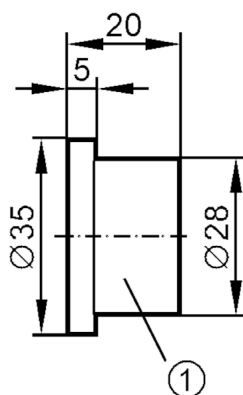

E40092

Mounting bush

HITSATTAVA MUHVI G12"i, V4A

Article no longer available - archive entry

1 internal thread G 1/2

Mechanical data

Weight	[g]	0.001
Materials		stainless steel (1.4571/316Ti)

Remarks