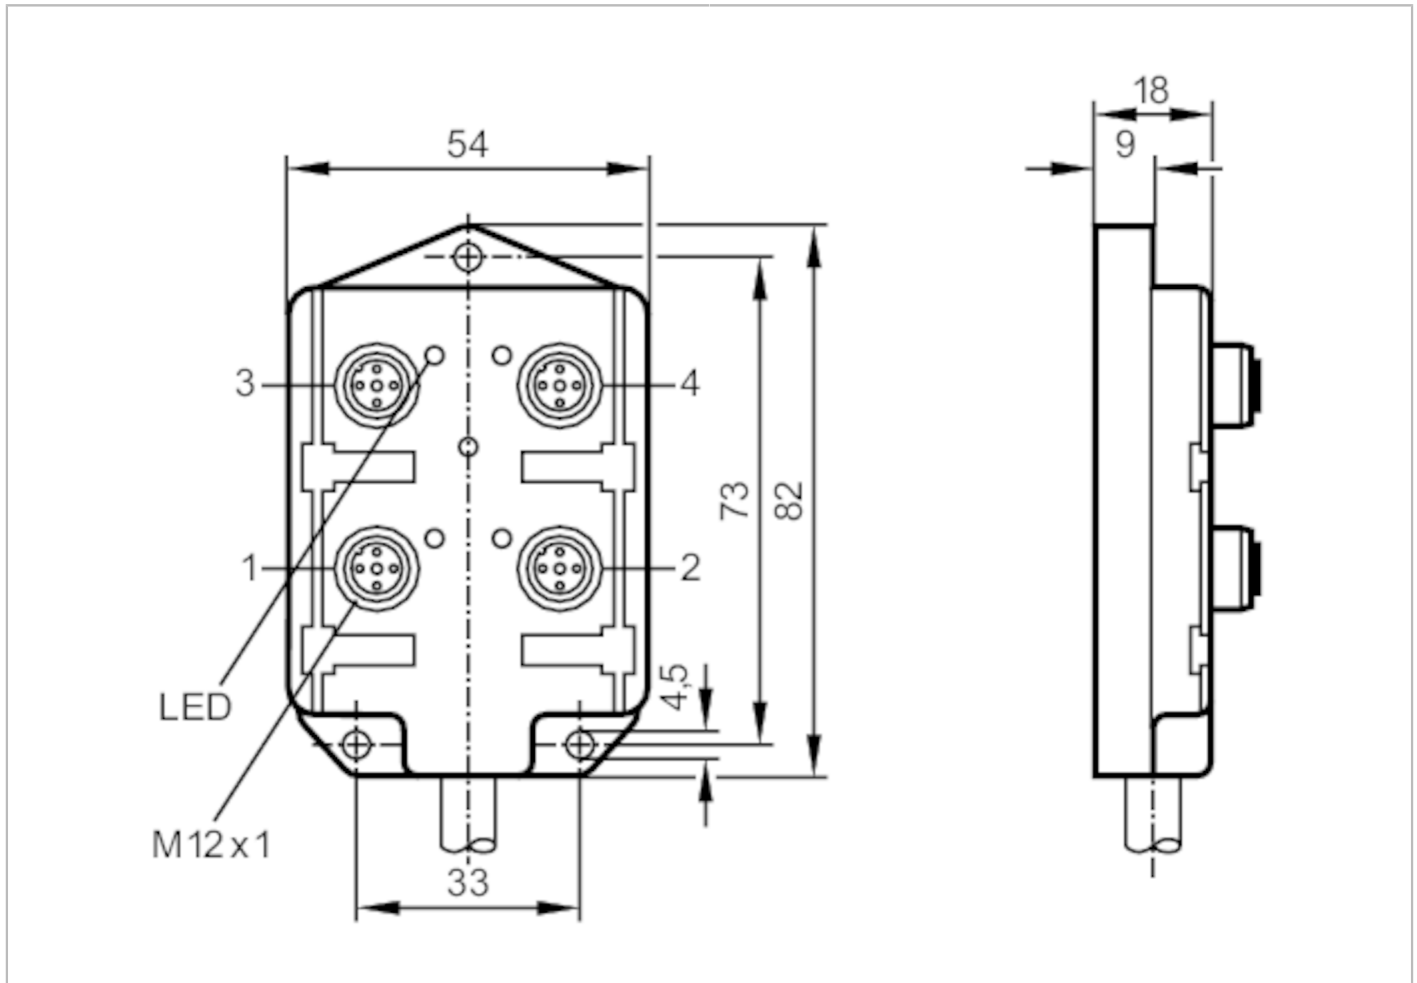

## Splitter box

### Mechanical data

Dimensions	[mm]	18 x 54 x 82
Number of ports splitter box		4

### Electrical connection

Cable: 5 m, PUR / PVC; 4 x 0.34 mm<sup>2</sup> + 3 x 0.75 mm<sup>2</sup>