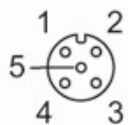

E19939

Splitter box

Connection

<u>BN</u>	1 (1...4)	C
<u>BU</u>	3 (1...4)	C
<u>GN/YE</u>	5 (1...4)	C
<u>WH</u>	4 (1)	C
<u>GN</u>	4 (2)	C
<u>YE</u>	4 (3)	C
<u>GY</u>	4 (4)	C

Core colours :

BN =	brown
BU =	blue
GN =	green
GN/YE =	green/yellow
GY =	grey
WH =	white
YE =	yellow