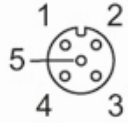

Mechanical data

Dimensions	[mm]	16 x 54 x 127
Number of ports splitter box		8

Remarks

Pack quantity		1 pcs.
---------------	--	--------

Electrical connection

Cable: 5 m, PUR / PVC; 8 x 0.34 mm² + 3 x 0.75 mm²

Electrical connection - slot

Connector: 8 x M12

E19938

Splitter box

Connection

<u>BN</u>	1 (1...8)	C
<u>BU</u>	3 (1...8)	C
<u>GN/YE</u>	5 (1...8)	C
<u>WH</u>	4 (1)	C
<u>GN</u>	4 (2)	C
<u>YE</u>	4 (3)	C
<u>GY</u>	4 (4)	C
<u>PK</u>	4 (5)	C
<u>RD</u>	4 (6)	C
<u>BK</u>	4 (7)	C
<u>VT</u>	4 (8)	C