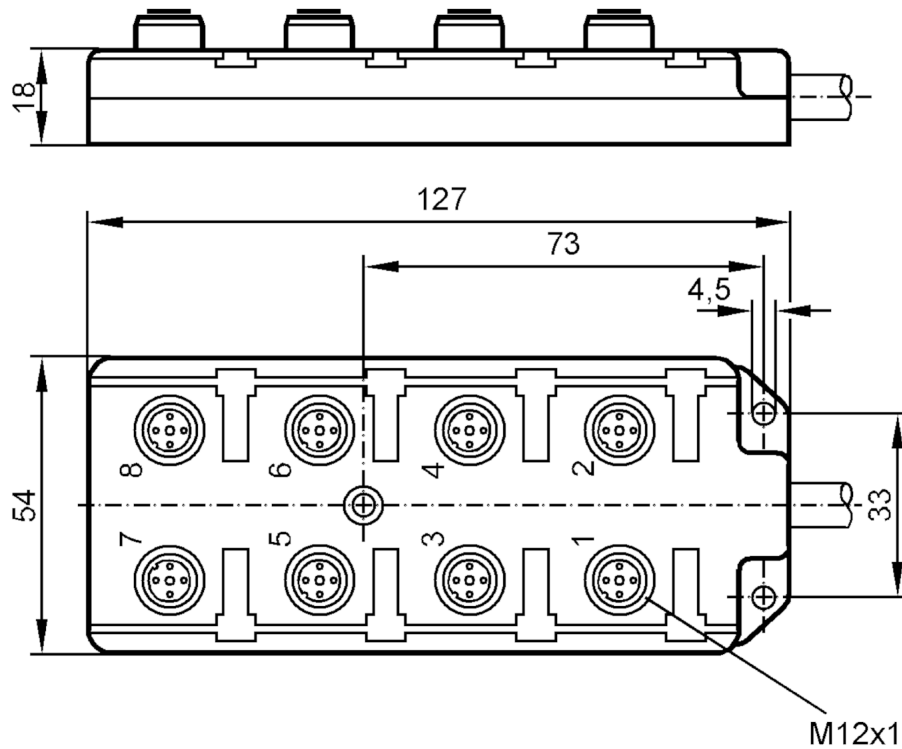

E19938

Splitter box

Electrical data

Operating voltage	[V]	10...110 AC/DC
Max. current load per module/slot	[A]	4
Max. current load total	[A]	12

Operating conditions

Ambient temperature	[°C]	-15...90
Protection		IP 67

Mechanical data

Dimensions	[mm]	16 x 54 x 127
Number of ports splitter box		8

Remarks

Pack quantity		1 pcs.
---------------	--	--------

Electrical connection

Cable: 5 m, PUR / PVC; 8 x 0.34 mm² + 3 x 0.75 mm²

Electrical connection - slot

Connector: 8 x M12

E19938

Splitter box

Connection

<u>BN</u>	1 (1...8)	C
<u>BU</u>	3 (1...8)	C
<u>GN/YE</u>	5 (1...8)	C
<u>WH</u>	4 (1)	C
<u>GN</u>	4 (2)	C
<u>YE</u>	4 (3)	C
<u>GY</u>	4 (4)	C
<u>PK</u>	4 (5)	C
<u>RD</u>	4 (6)	C
<u>BK</u>	4 (7)	C
<u>VT</u>	4 (8)	C