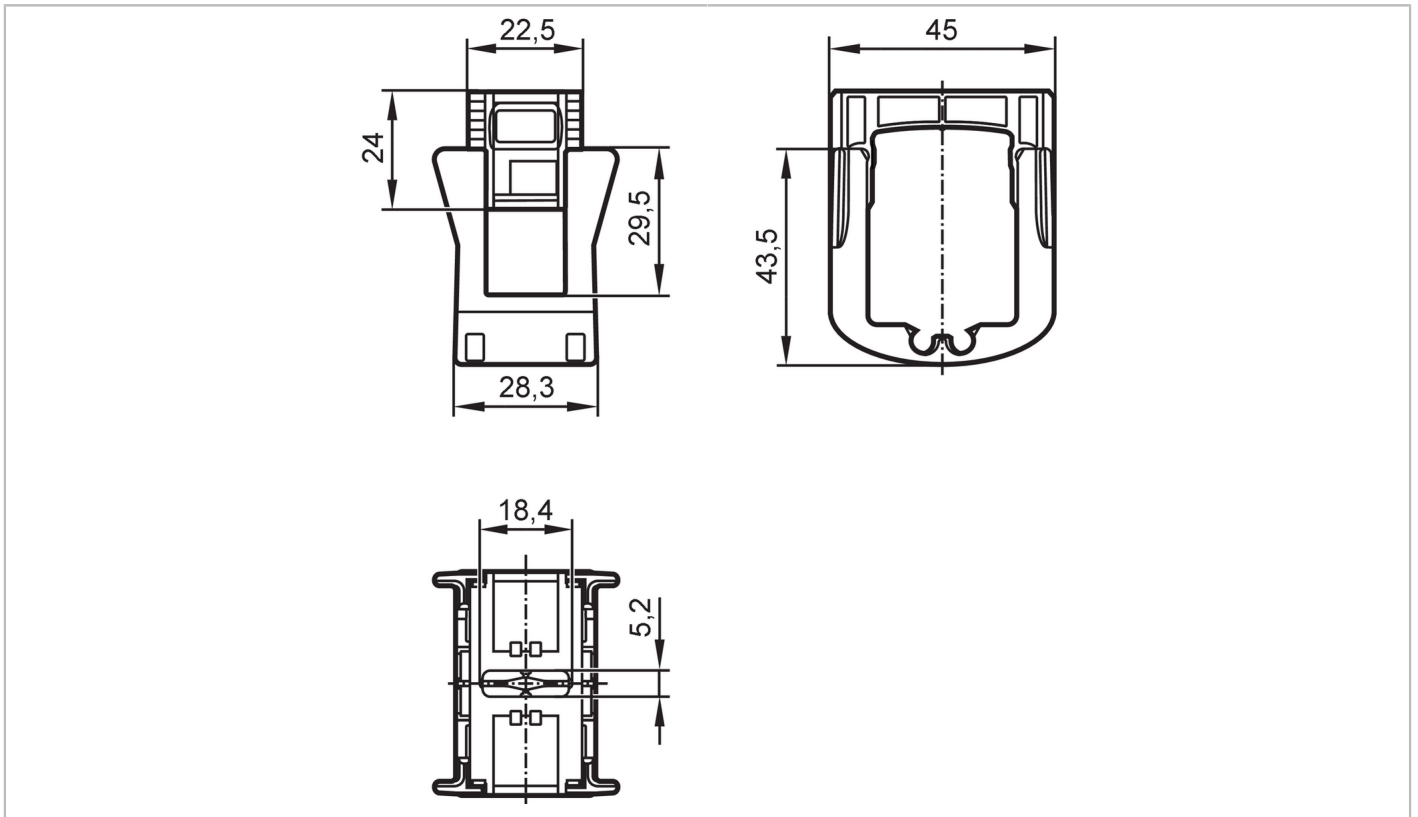

E12676

Mounting adapter for mounting to pipes

ADAPT KQ10 ROUND MOUNT

Application	
Installation	Recommended for pipe diameters; (5...25 mm)
Mechanical data	
Weight [g]	39.5
Materials	PBT-GF20; PBT; stainless steel (301/1.4310); nickel-plated brass
Remarks	
Remarks	
Pack quantity	2 pcs.

E12676

Mounting adapter for mounting to pipes

ADAPT KQ10 ROUND MOUNT

Diagrams and graphs

Installation