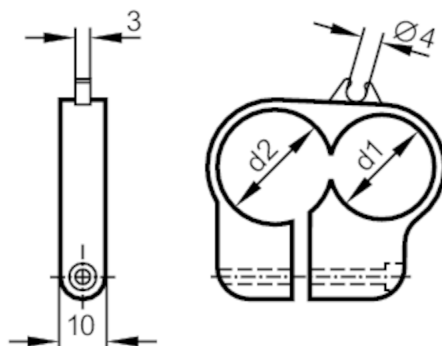

E10839

Clean-line cylinder mounting clamp for cylinder sensors

Zylinderschelle/MKR/32mm

Article no longer available - archive entry

Mechanical data

Materials

POM

Remarks