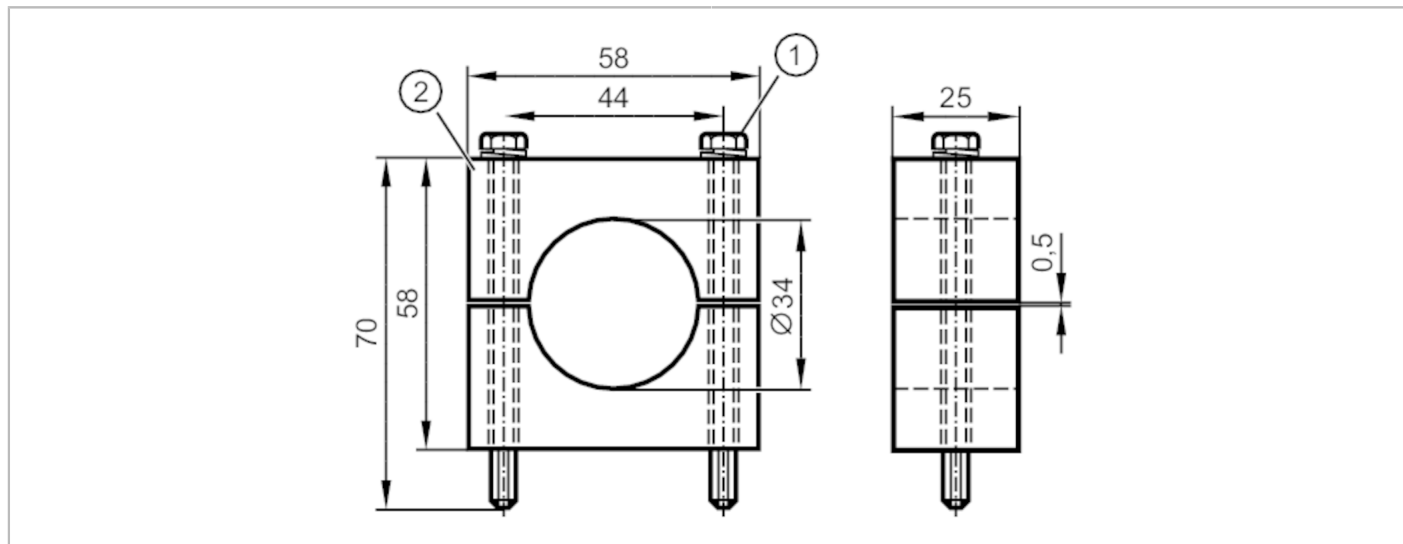

8E0051

Mounting clamp

Mechanical data

Dimensions [mm] 58 x 58 x 25

Remarks

Remarks product and datasheet only available for Japan