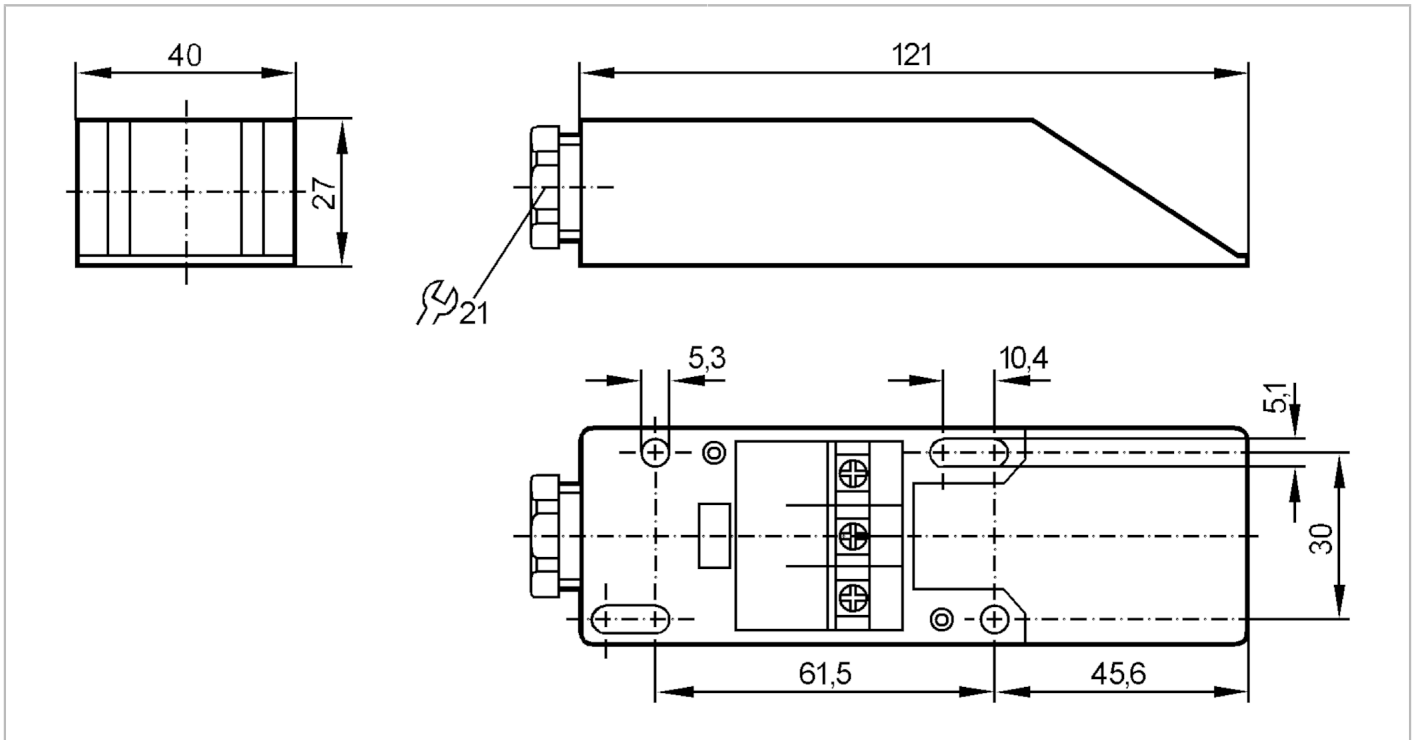

E11287

Mounting base

MOUNTING BASE IME/3WIRE

Mechanical data

Weight	[g]	57.2
Materials		PPE

Remarks

Pack quantity	1 pcs.
---------------	--------

Electrical connection

terminals: ...2.5 mm²; Cable gland: M20 X 1.5