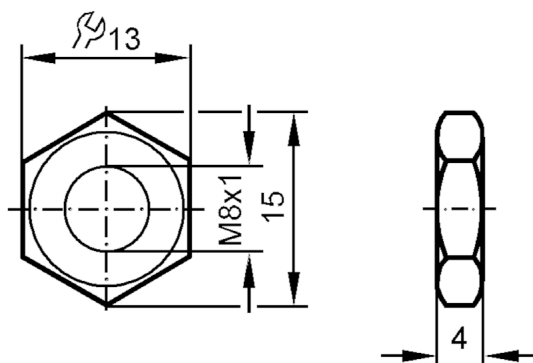

E10021

Hexagon nut

NUT M8X1 BRASS 2 PIECES

Mechanical data

Weight	[g]	7.6
Dimensions	[mm]	M8 x 1
Thread designation		M8 x 1
Materials		brass nickel-plated

Remarks

Pack quantity		2 pcs.
---------------	--	--------