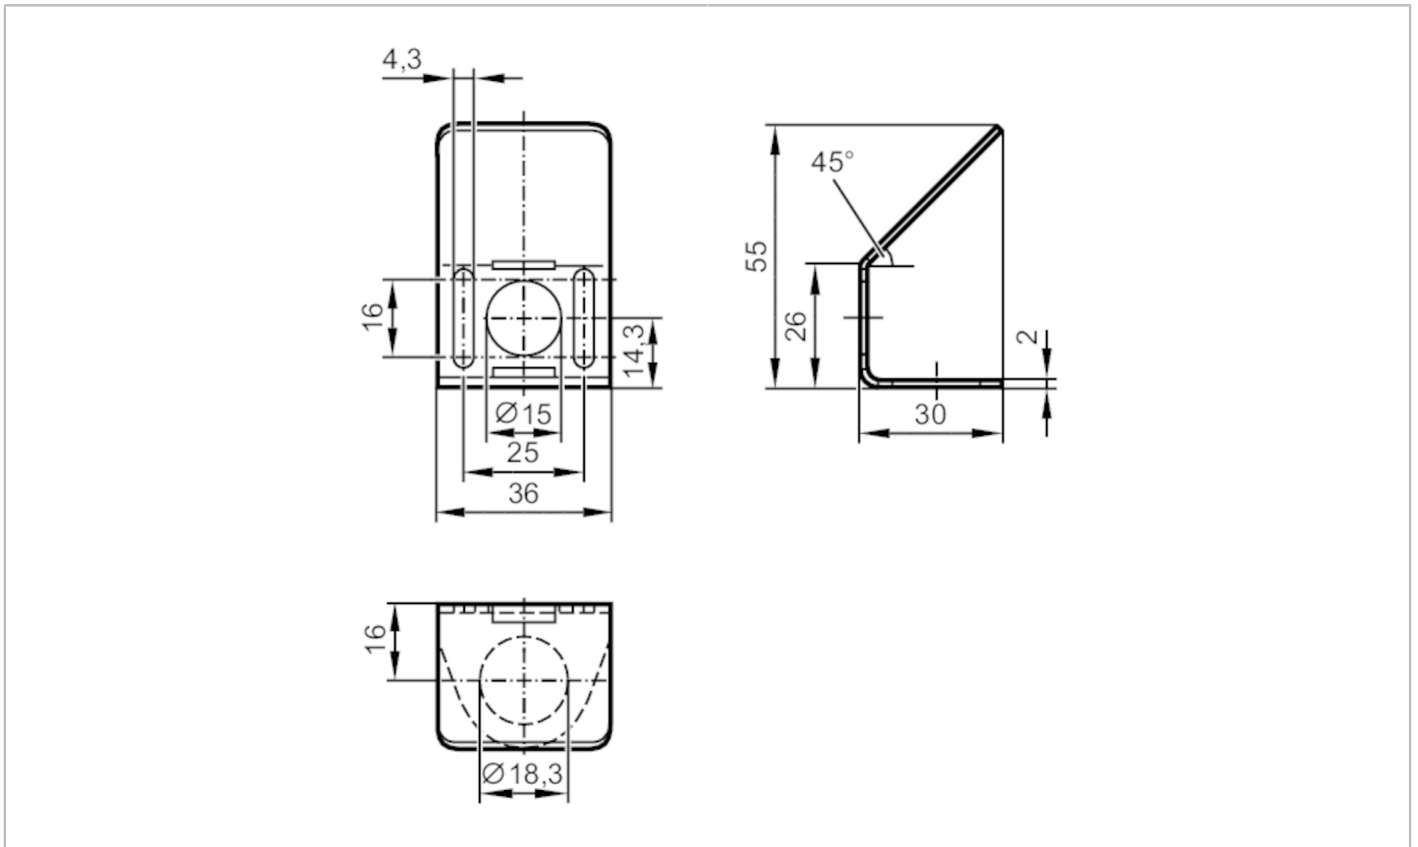

E23001

Sound deflector

BEAM DEFLECTOR UG RANGE 1.2m

| Application | |
|-----------------|--------------------------------|
| Design | for types UG, UG Cube |
| Mechanical data | |
| Weight [g] | 38.5 |
| Materials | stainless steel (1.4301 / 304) |
| Remarks | |
| Pack quantity | 1 pcs. |