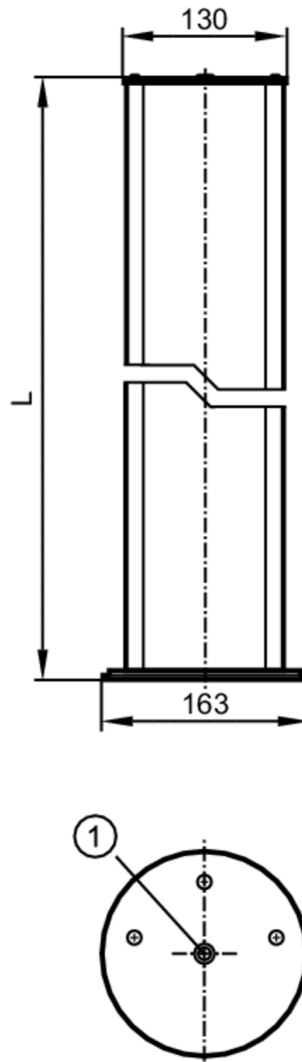

EY1014

Corner mirror for safety light grids with mounting stand

DEFLEC.MIRROR FL. MOUNT.1360

1 spirit level

Application

Design for safety light curtains, ...1360 mm

Operating conditions

Ambient temperature [°C] -10...55

Mechanical data

Weight [g] 6000

Dimensions [mm] Ø 130

Materials aluminium epoxy-powder coated; plastics

Length [mm] 1710

Remarks

Pack quantity 1 pcs.