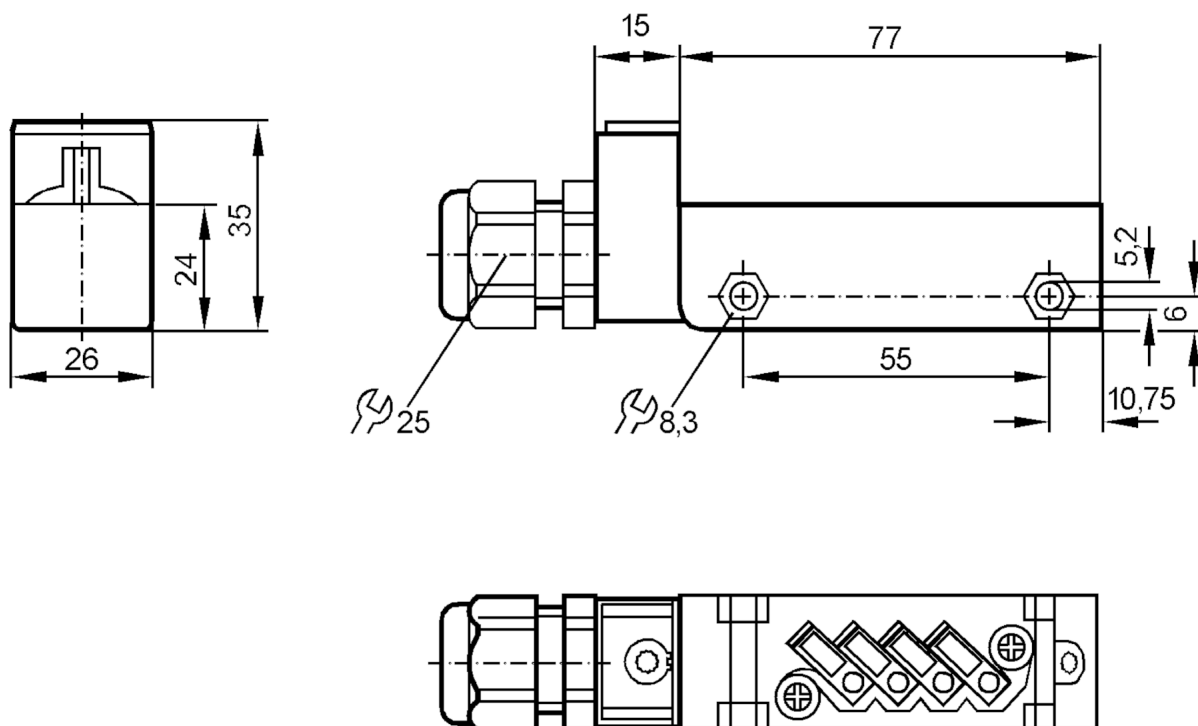

### Mechanical data

Weight [g]

46

Materials

modified PPO