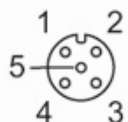

E19939

Splitter box

Connection

<u>BN</u>	<u>1 (1...4)</u>	<u>C</u>
<u>BU</u>	<u>3 (1...4)</u>	<u>C</u>
<u>GN/YE</u>	<u>5 (1...4)</u>	<u>C</u>
<u>WH</u>	<u>4 (1)</u>	<u>C</u>
<u>GN</u>	<u>4 (2)</u>	<u>C</u>
<u>YE</u>	<u>4 (3)</u>	<u>C</u>
<u>GY</u>	<u>4 (4)</u>	<u>C</u>

Core colours :

BN =	brown
BU =	blue
GN =	green
GN/YE =	green/yellow
GY =	grey
WH =	white
YE =	yellow