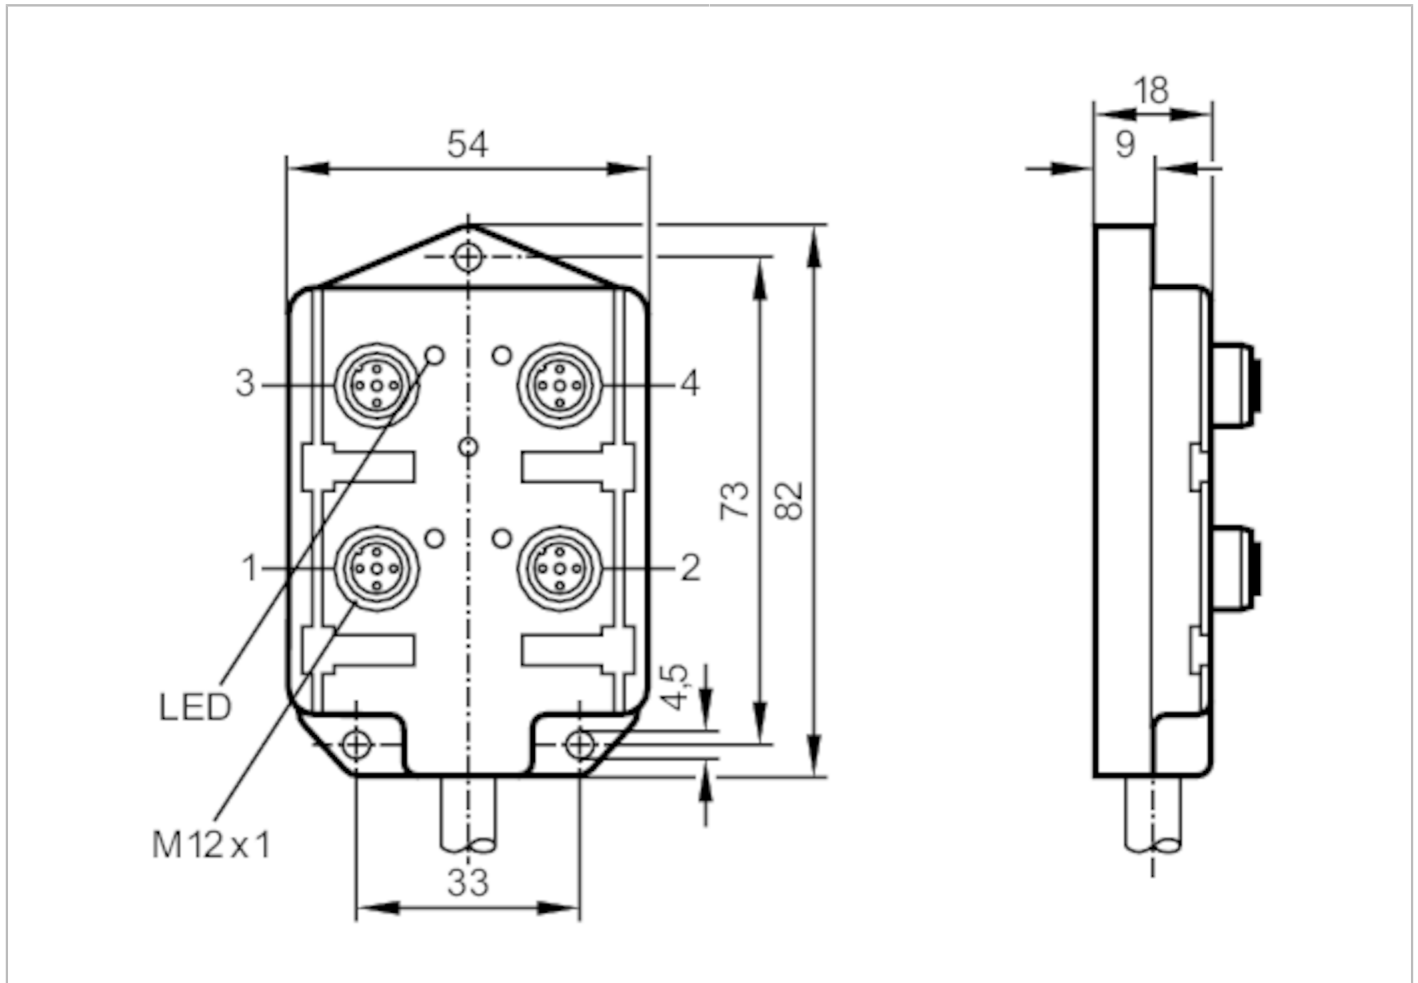

## Splitter box

Electrical data		
Operating voltage	[V]	10...110 AC/DC
Max. current load per module/slot	[A]	4
Max. current load total	[A]	12
Operating conditions		
Ambient temperature	[°C]	-15...90
Protection		IP 67
Mechanical data		
Dimensions	[mm]	18 x 54 x 82
Number of ports splitter box		4
Remarks		
Pack quantity		1 pcs.
Electrical connection		
Cable: 5 m, PUR / PVC; 4 x 0.34 mm <sup>2</sup> + 3 x 0.75 mm <sup>2</sup>		
Electrical connection - slot		
Connector: 4 x M12		