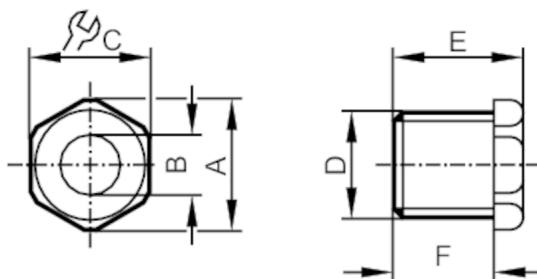

E11269

Cable gland

METRISCHE KABVERSHR M16

Article no longer available - archive entry

Operating conditions

Ambient temperature [°C] -25...100

Mechanical data

Dimensions [mm] M16 x 1.5

Thread designation M16 x 1.5

Materials housing: PA black; Sealing: CR

Remarks

Pack quantity 1 pcs.