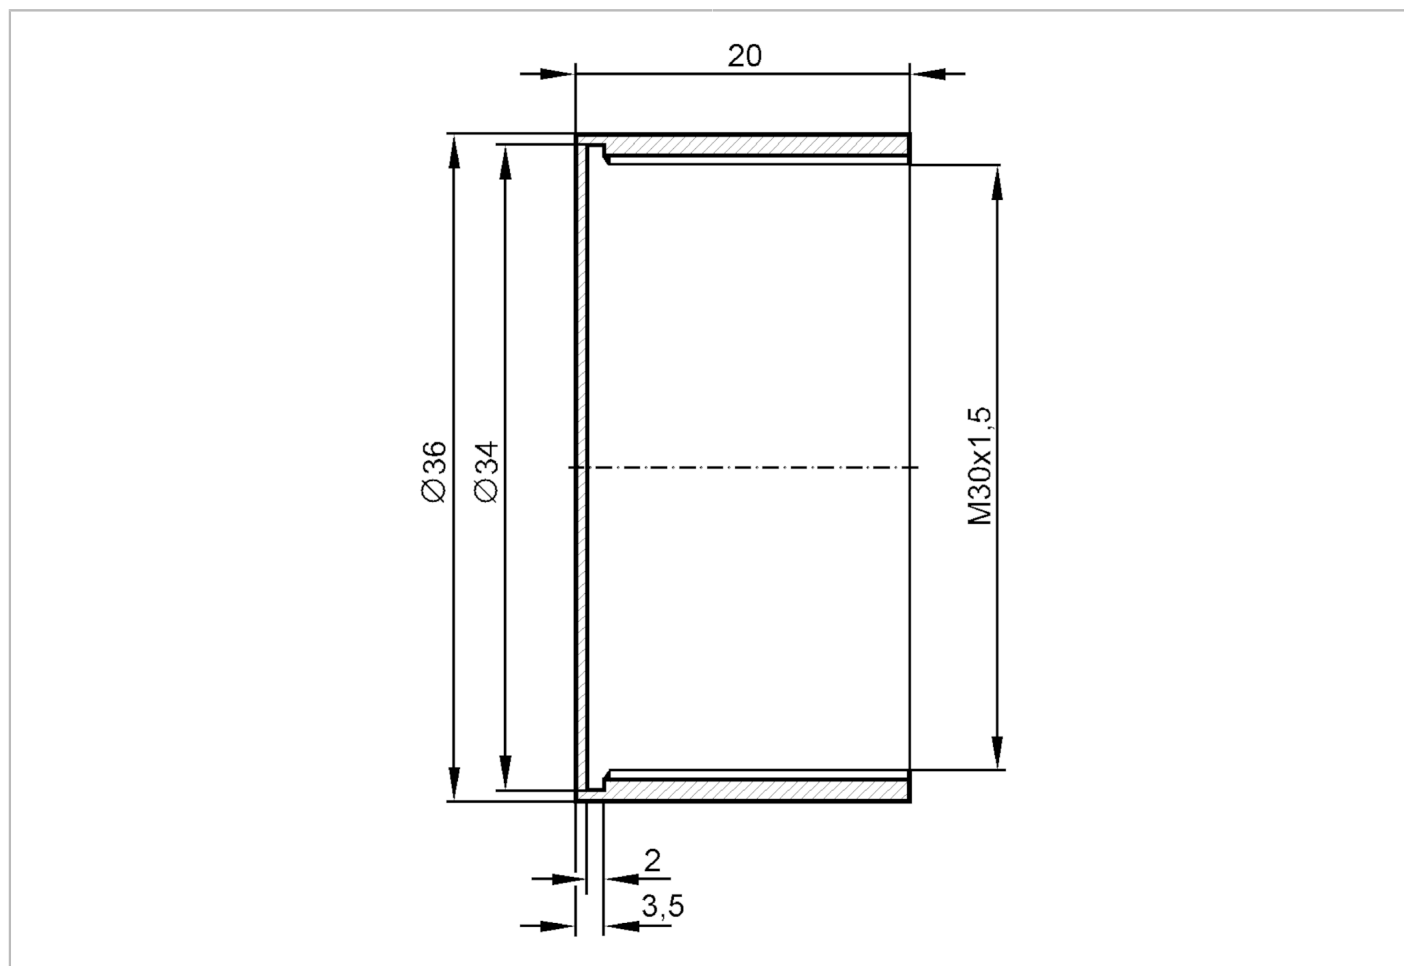

E10244

Protective cover

PROTECTIVE COVER M30 PTFE

Mechanical data	
Weight	[g] 18.5
External diameter	[mm] 36
Materials	PTFE
Sensor connection	threaded connection M30 x 1,5 internal thread
Remarks	
Pack quantity	1 pcs.