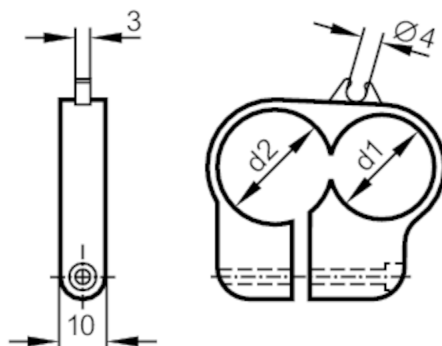

E10757

Clean-line cylinder mounting clamp for cylinder sensors

Zylinderschelle/MKR/12mm

Article no longer available - archive entry

Mechanical data

Dimensions [mm] \varnothing 12

Materials PBT

Remarks