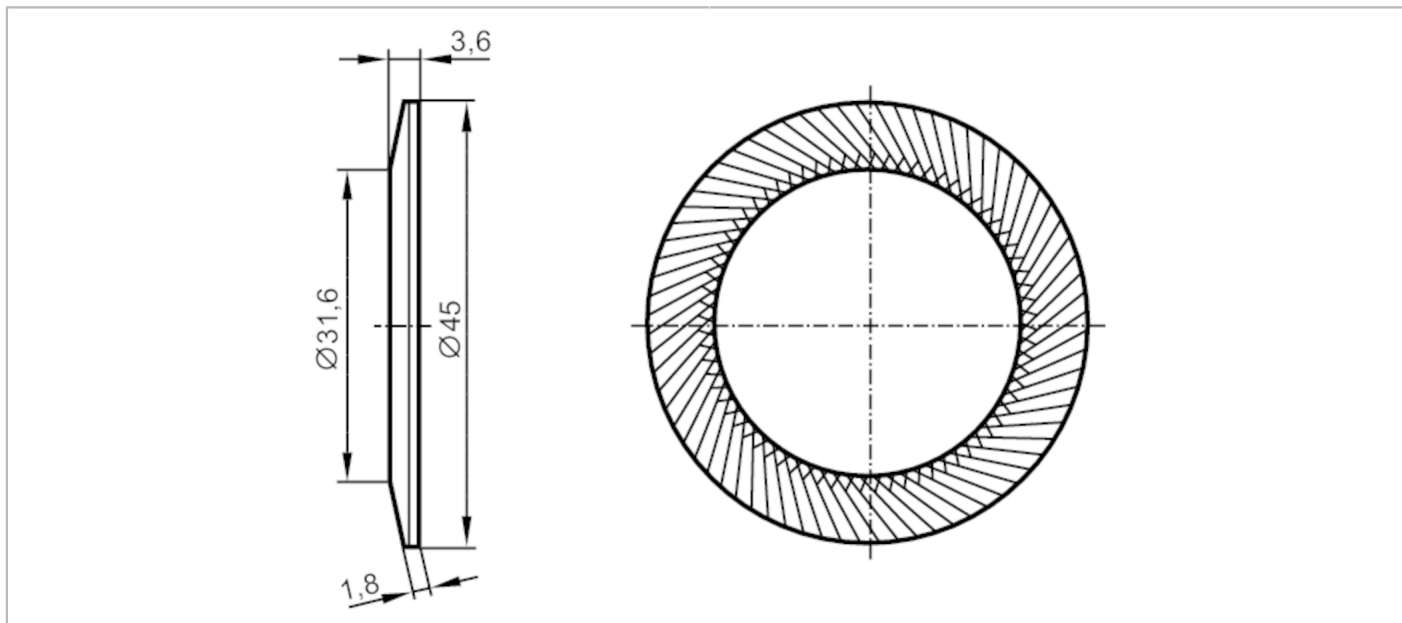

E12414

Serrated washer

LOCK WASHER M30 COATED (2 pcs)

Application	
Special feature	anti-spatter
Mechanical data	
Weight [g]	20
Inside diameter [mm]	31.6
External diameter [mm]	45
Materials	steel anti-spatter
Remarks	
Pack quantity	2 pcs.