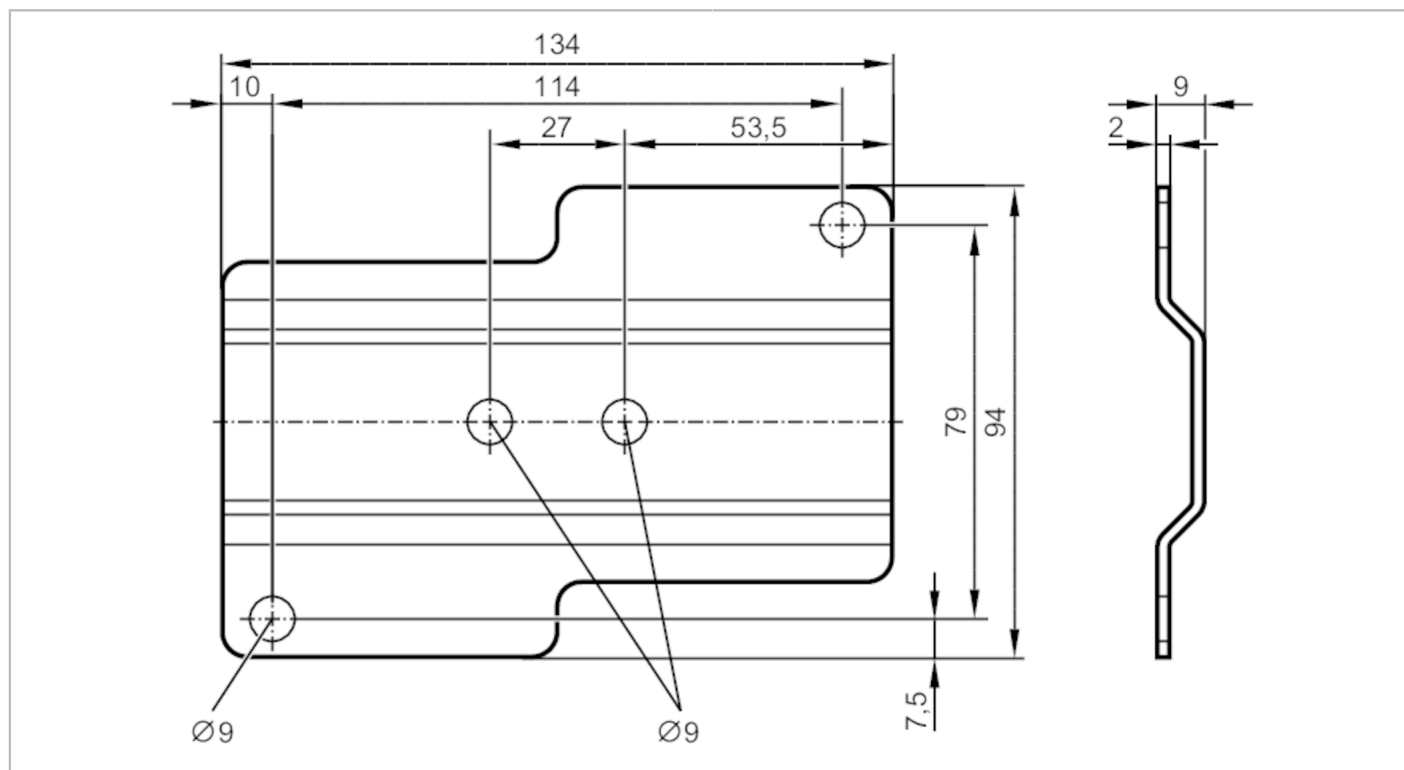

EM0012

Mounting plate

MOUNTING PANEL

Mechanical data	
Weight	[g] 185.4
Materials	stainless steel (316L/1.4404)
Remarks	
Pack quantity	1 pcs.